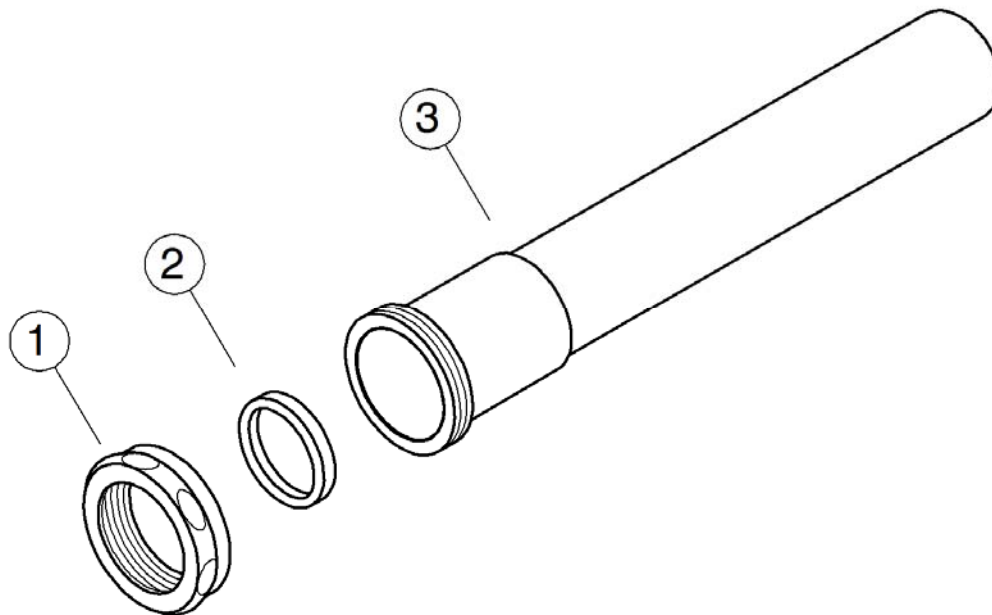

PASCO SPECIALTY & MFG., INC.

MODEL NO. **37416**

PRODUCT NAME 1-1/2" x 8" Stainless steel slip joint extension tube

ITEM	PART NO.	PART NAME	Q'TY	REMARK
1		Brass slip joint nut, chrome plated	1	
2		EPDM rubber gasket	1	
3		Stainless 304 extension tube 1-1/2" x 8"	1	

- 1-1/2" x 8" Stainless steel slip joint extension tube

SPECIFICATION

- 1-1/2" stainless steel (304) tube
- Brass slip joint nut, chrome plated
- EPDM rubber gasket

PRODUCT STANDARD

- ANSI/ASME A112.18.2 (UPC certified)