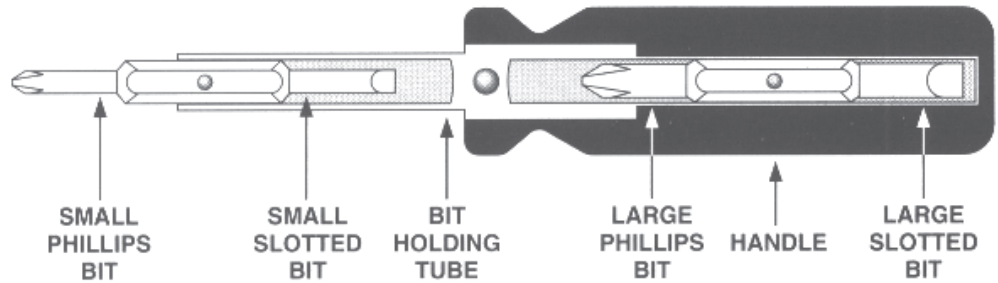

6-in-1 Screwdriver

- Large comfortable handle
- 1 - small Phillips and slotted bit
- 1 - Large Phillips and slotted bit
- Hex shank has hex 1/4" and 5/16" socket - handle has 1/2" hex socket

PART NUMBER	DESCRIPTION
4208	6-in-1 screwdriver 12 pack
4208-C	Carded screwdriver

Self Lighting Torch

- For use with MAP-PLUS and Propane gas
- Brass flame burner tip
- Stainless steel burner tube
- Ignition button lock for continuous use
- Gas adjustment valve
- Ergonomically designed handle
- Fits all leading gas cylinders