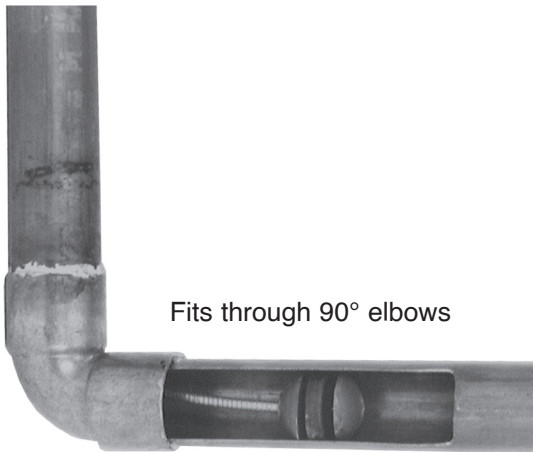

Quick Sweat

**Plumber
Designed!**

- Flexible 24" steel cables will slide through elbows and are interchangeable with the handle to fit different size copper.
- Durable polypropylene handle will fit 1/2" thru 2" cables.
- Long lasting elastomeric plug
- Eliminates "bread" and outperforms all the rest.

Fits through 90° elbows

PART NUMBER	SIZE
51500	Tool including: Handle & 1-each 1/2", 3/4", 1" cables
51050	1/2" Complete tool
51075	3/4" Complete tool
51100	1" Complete tool
51125	1-1/4" Complete tool
51150	1-1/2" Complete tool
51200	2" Complete tool
51040	Handle ONLY
51012	1/2" Cable ONLY
51034	3/4" Cable ONLY
51010	1" Cable ONLY
51114	1-1/4" Cable ONLY
51115	1-1/2" Cable ONLY
51120	2" Cable ONLY